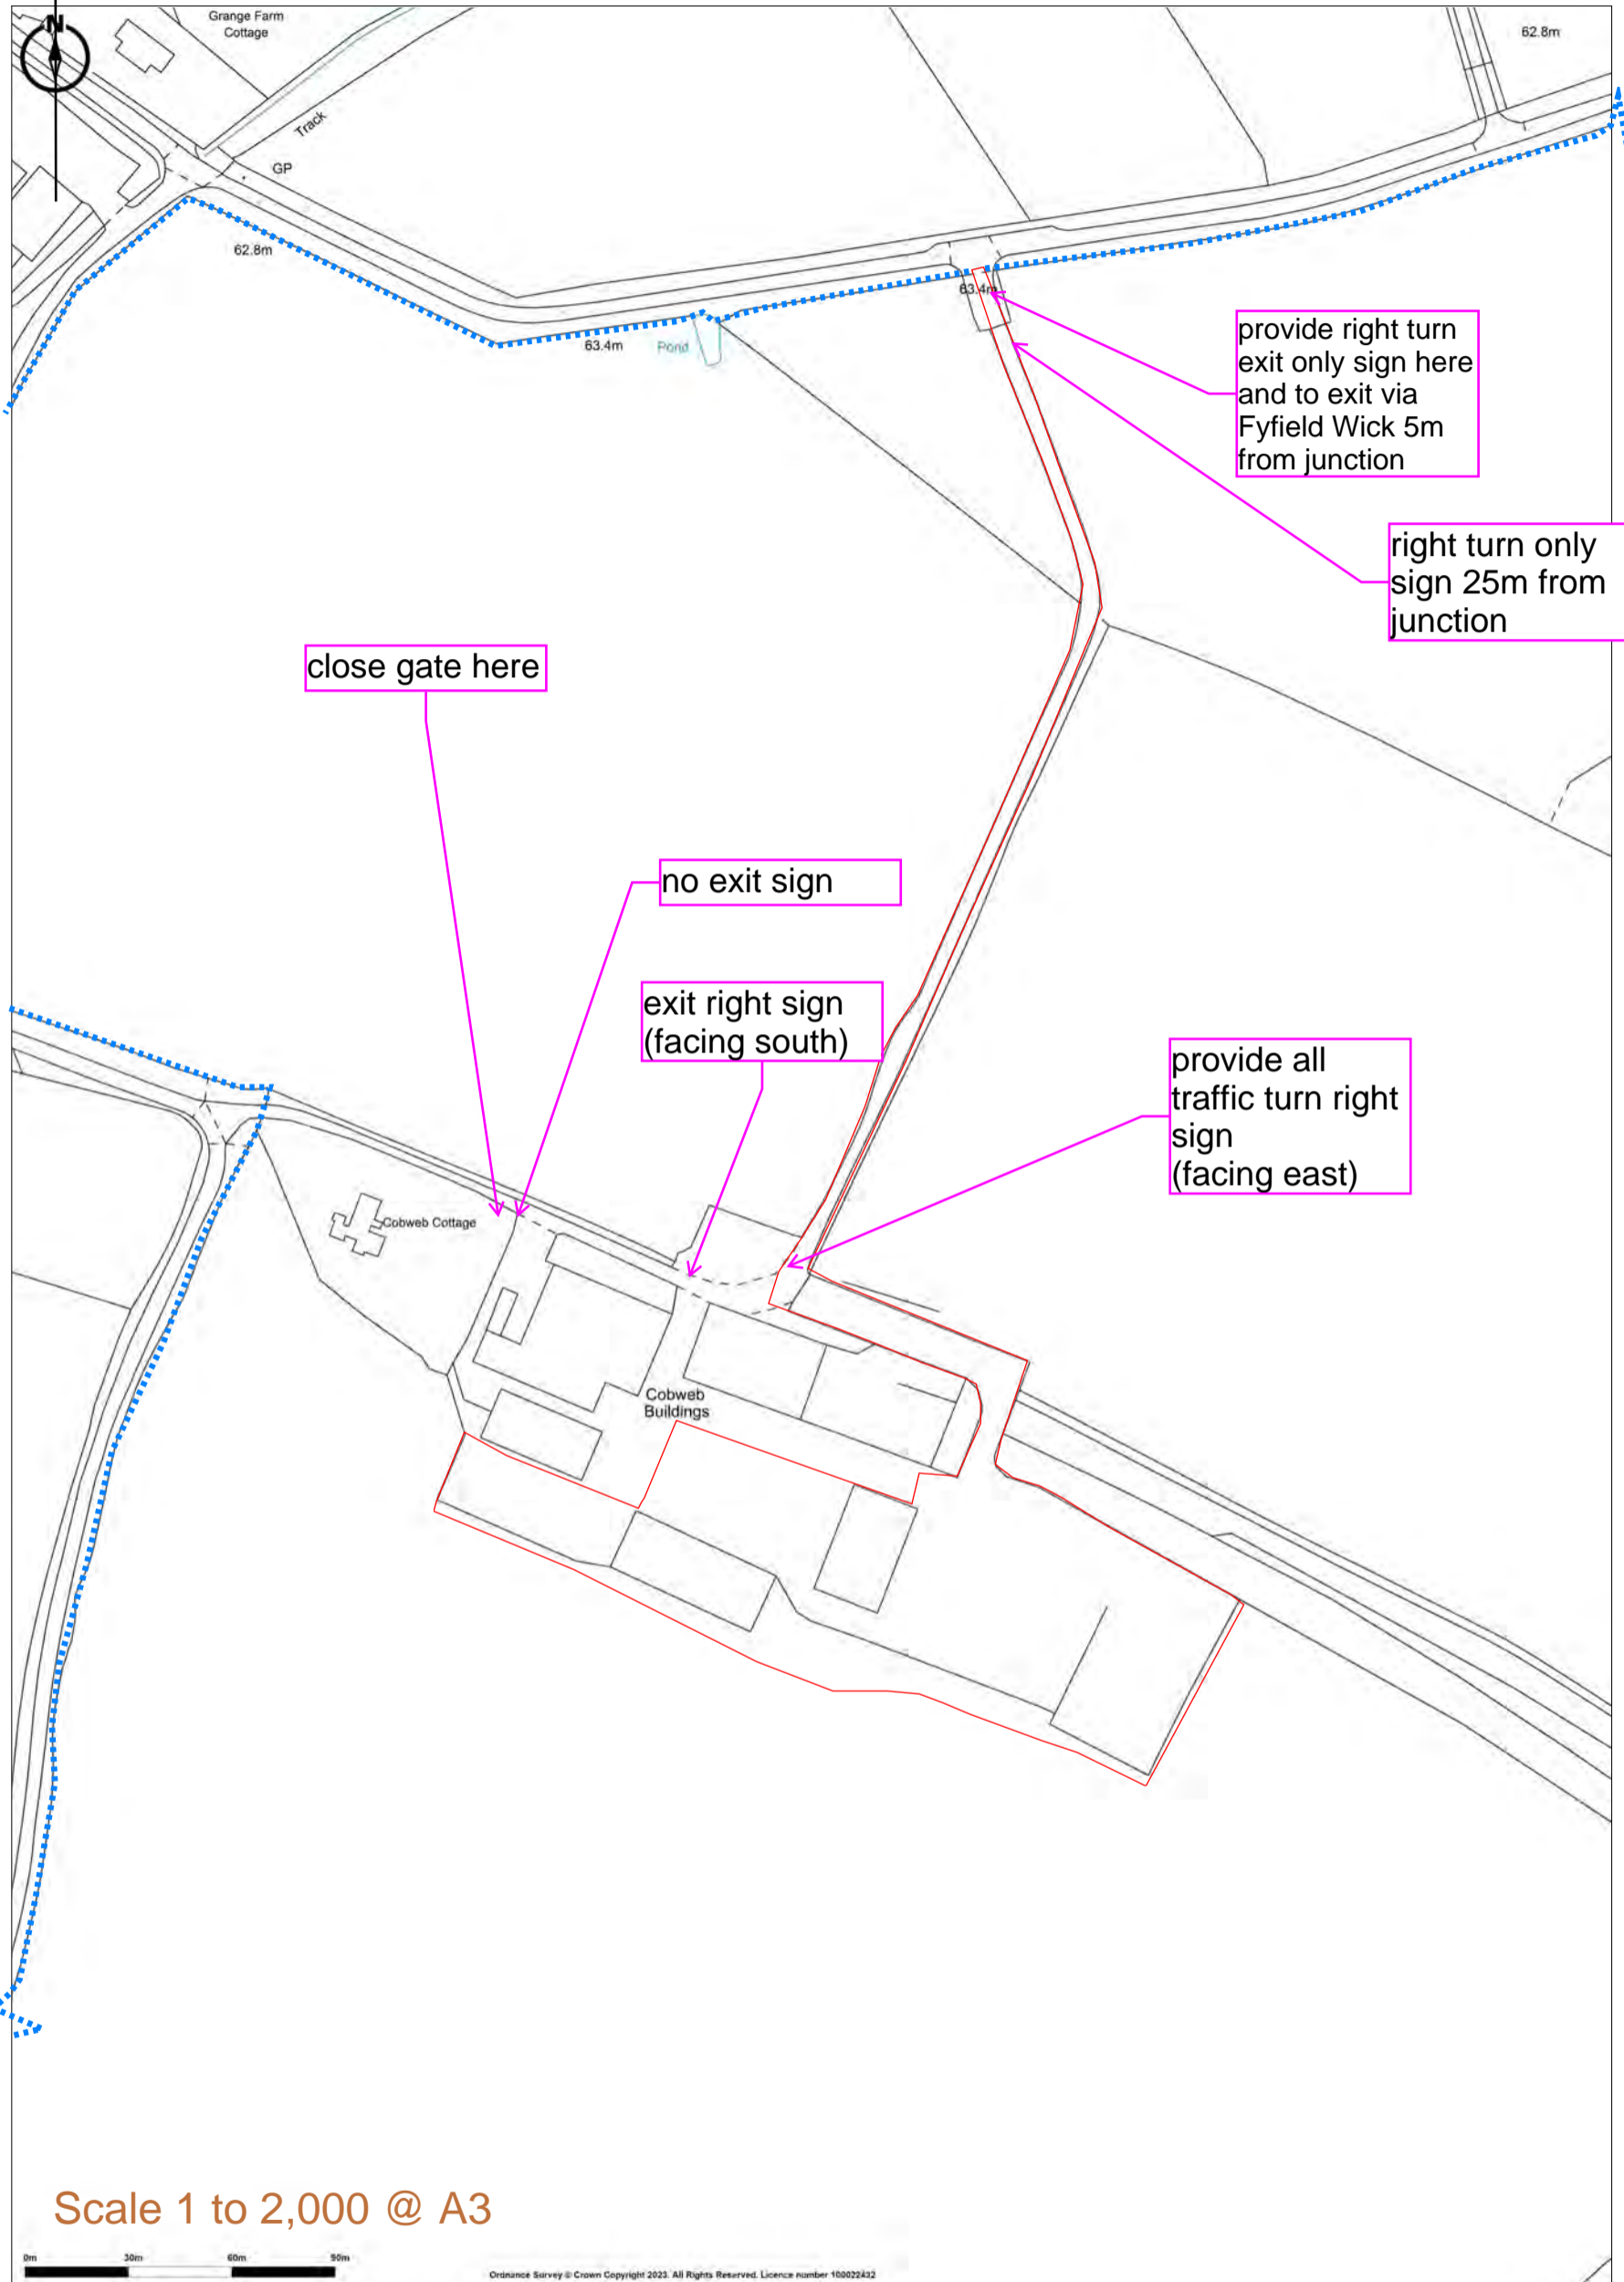

# Appendix 1

Application No. P23/V0798/FUL

1:3,475 scale

Vale of White Horse District Council is licensed to use Ordnance Survey mapping for its own business use as a member of the Public Sector Mapping Agreement.

Persons viewing this mapping should contact Ordnance Survey copyright for advice where they wish to use Ordnance Survey mapping for their own use.

overlay of approved scheme p17/V2509 (grey) over (in green) P23/V0798/FUL

6 July 2022

Scale 1 to 500 @ A1

P23/V0798/FUL  
 26 May 2023  
 Cobweb Buildings, The Lane, Lyford  
 Soft planting plan  
 Soft1.2

**Key**

- Planting version 1
- Planting version 2

North  
↑

Tree Key-  
Tree 1- Acer campestre girth 14-16 cm height 2-3m heavy standard

Scale 1 to 500 @ A1

P23/V0798/FUL  
26 May 2023  
Cobweb Buildings, The Lane, Lyford  
Soft planting plan  
Soft1.2

North

Scale 1 to 2,000 @ A3