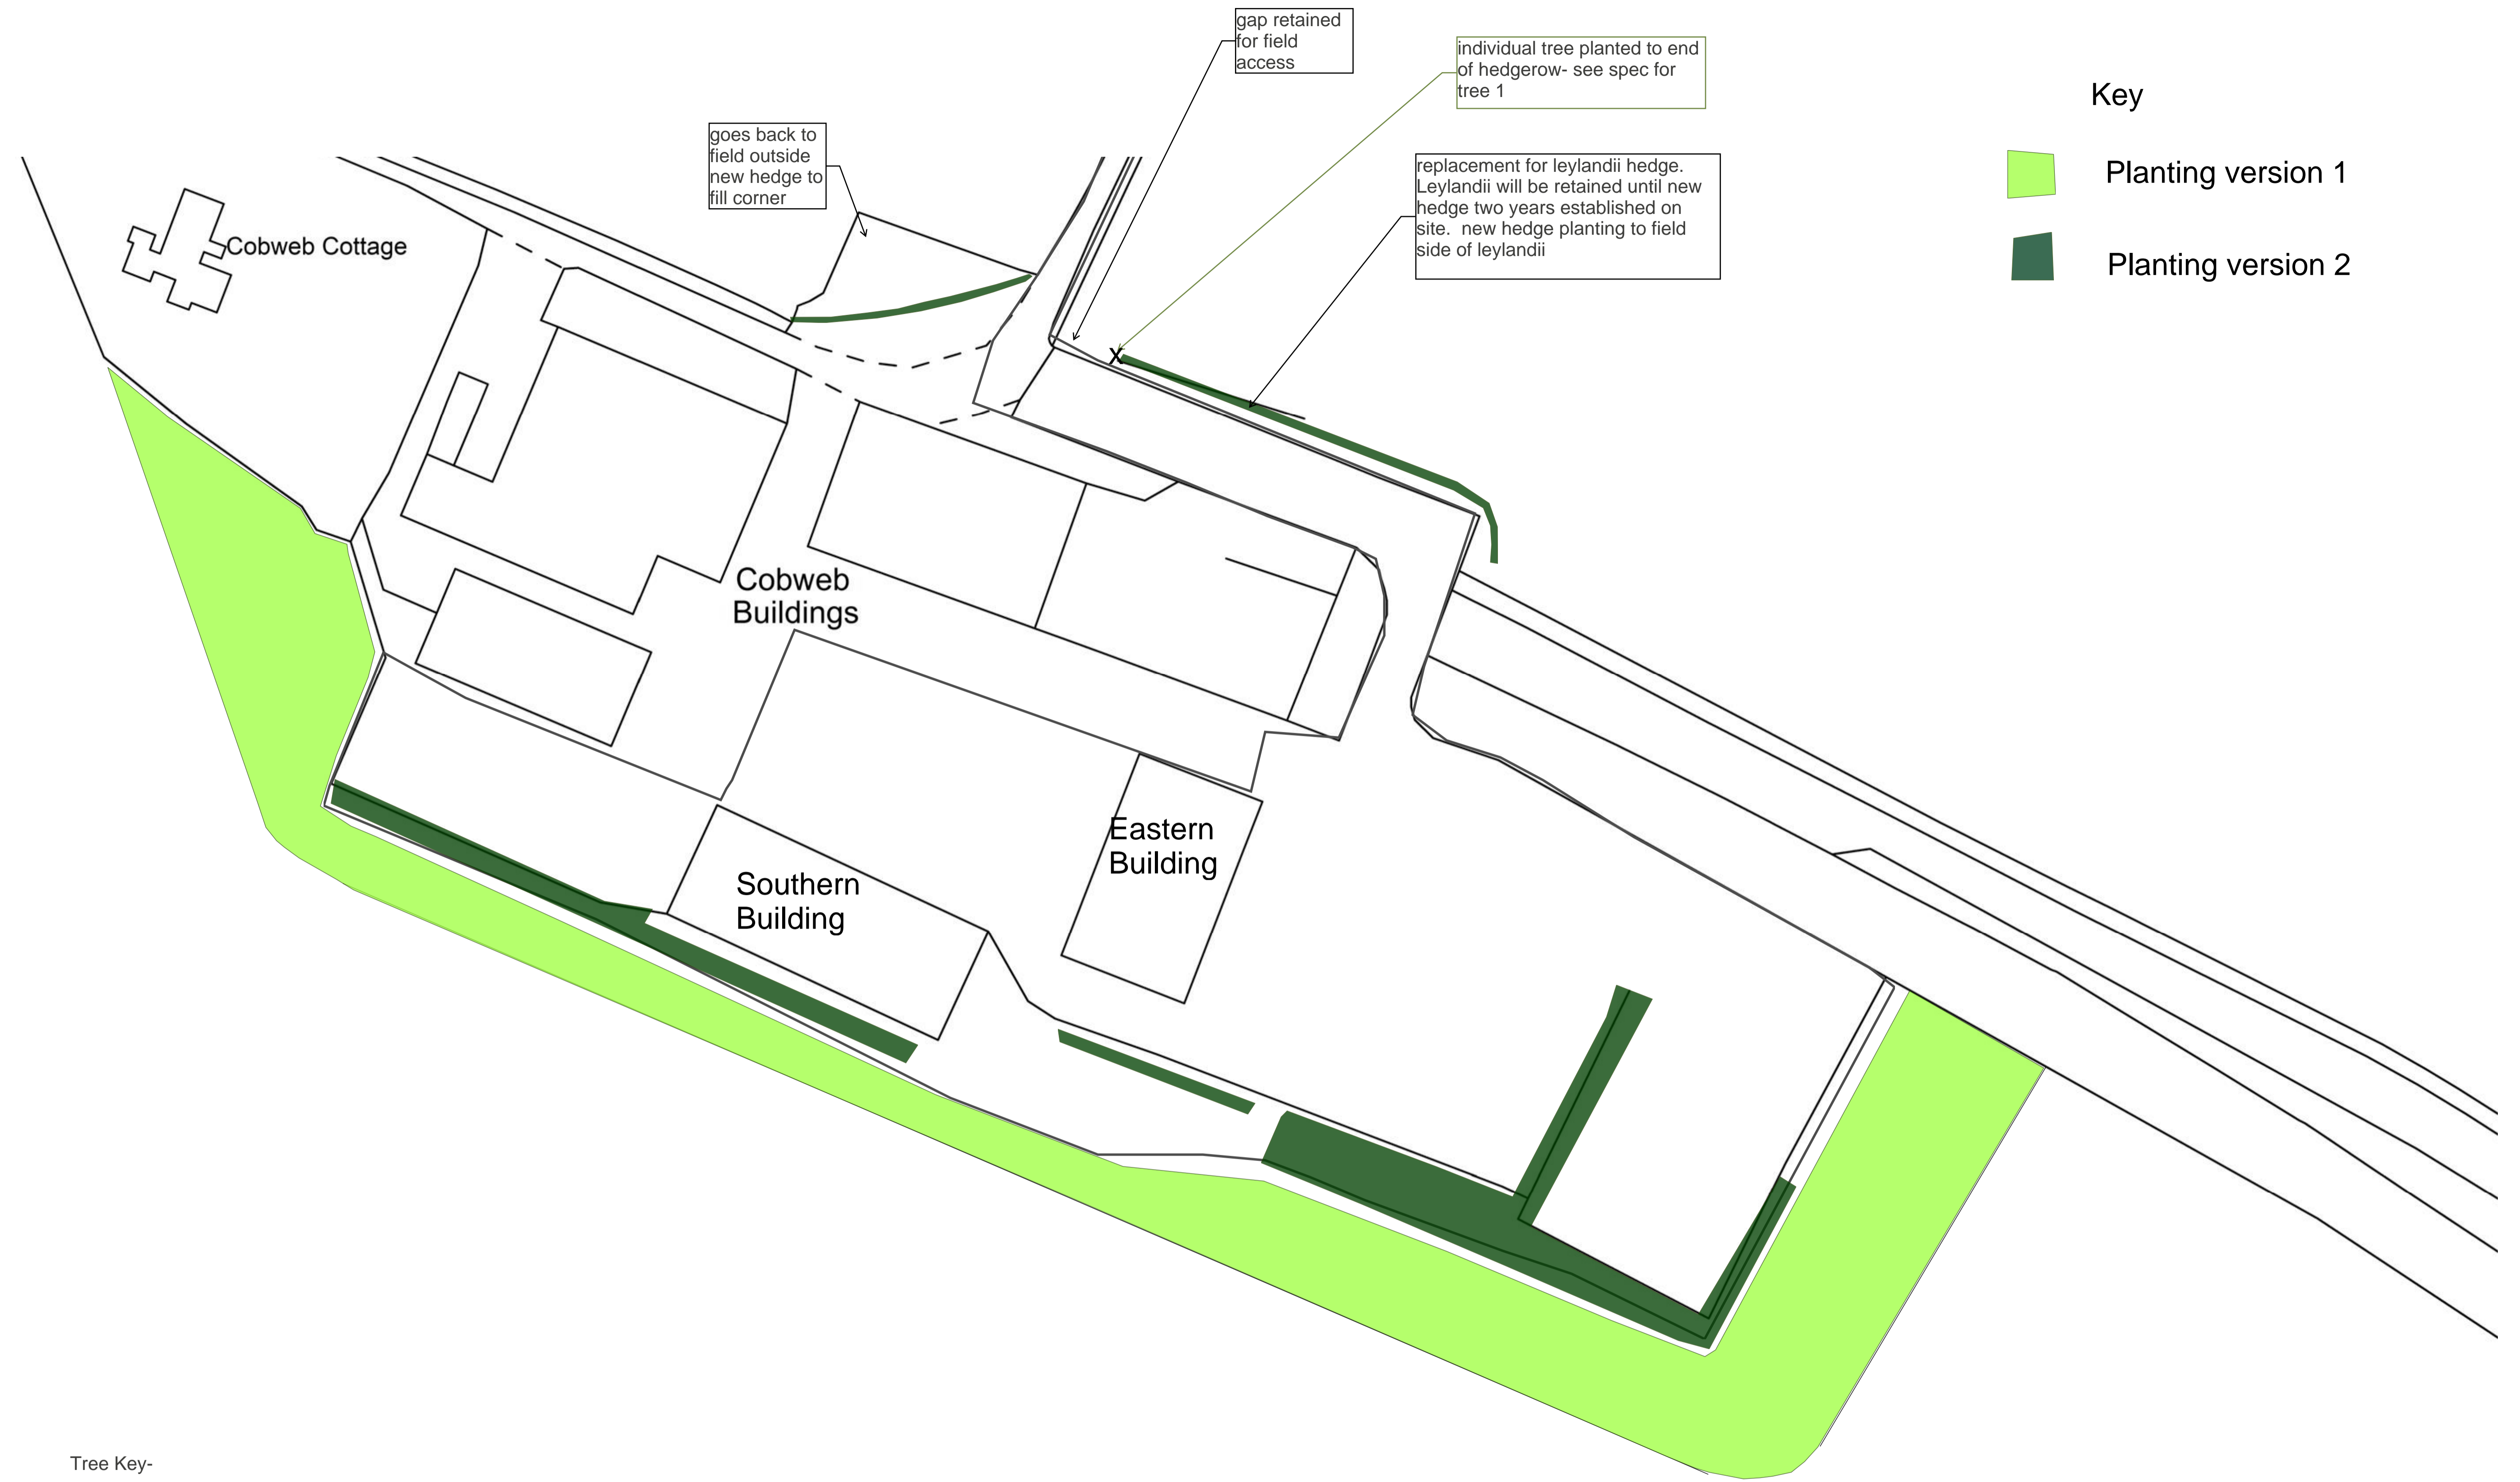

# Appendix 1

Application No. P23/V0798/FUL

1:3,475 scale

Vale of White Horse District Council is licensed to use Ordnance Survey mapping for its own business use as a member of the Public Sector Mapping Agreement.

Persons viewing this mapping should contact Ordnance Survey copyright for advice where they wish to use Ordnance Survey mapping for their own use.

overlay of approved scheme p17/V2509 (grey) over (in green) P23/V0798/FUL

6 July 2022

Scale 1 to 500 @ A1

P23/V0798/FUL  
 26 May 2023  
 Cobweb Buildings, The Lane, Lyford  
 Soft planting plan  
 Soft1.2

**Key**

- Planting version 1
- Planting version 2

North  
↑

Tree Key-  
Tree 1- Acer campestre girth 14-16 cm height 2-3m heavy standard

Scale 1 to 500 @ A1

P23/V0798/FUL  
26 May 2023  
Cobweb Buildings, The Lane, Lyford  
Soft planting plan  
Soft1.2

North

Scale 1 to 2,000 @ A3