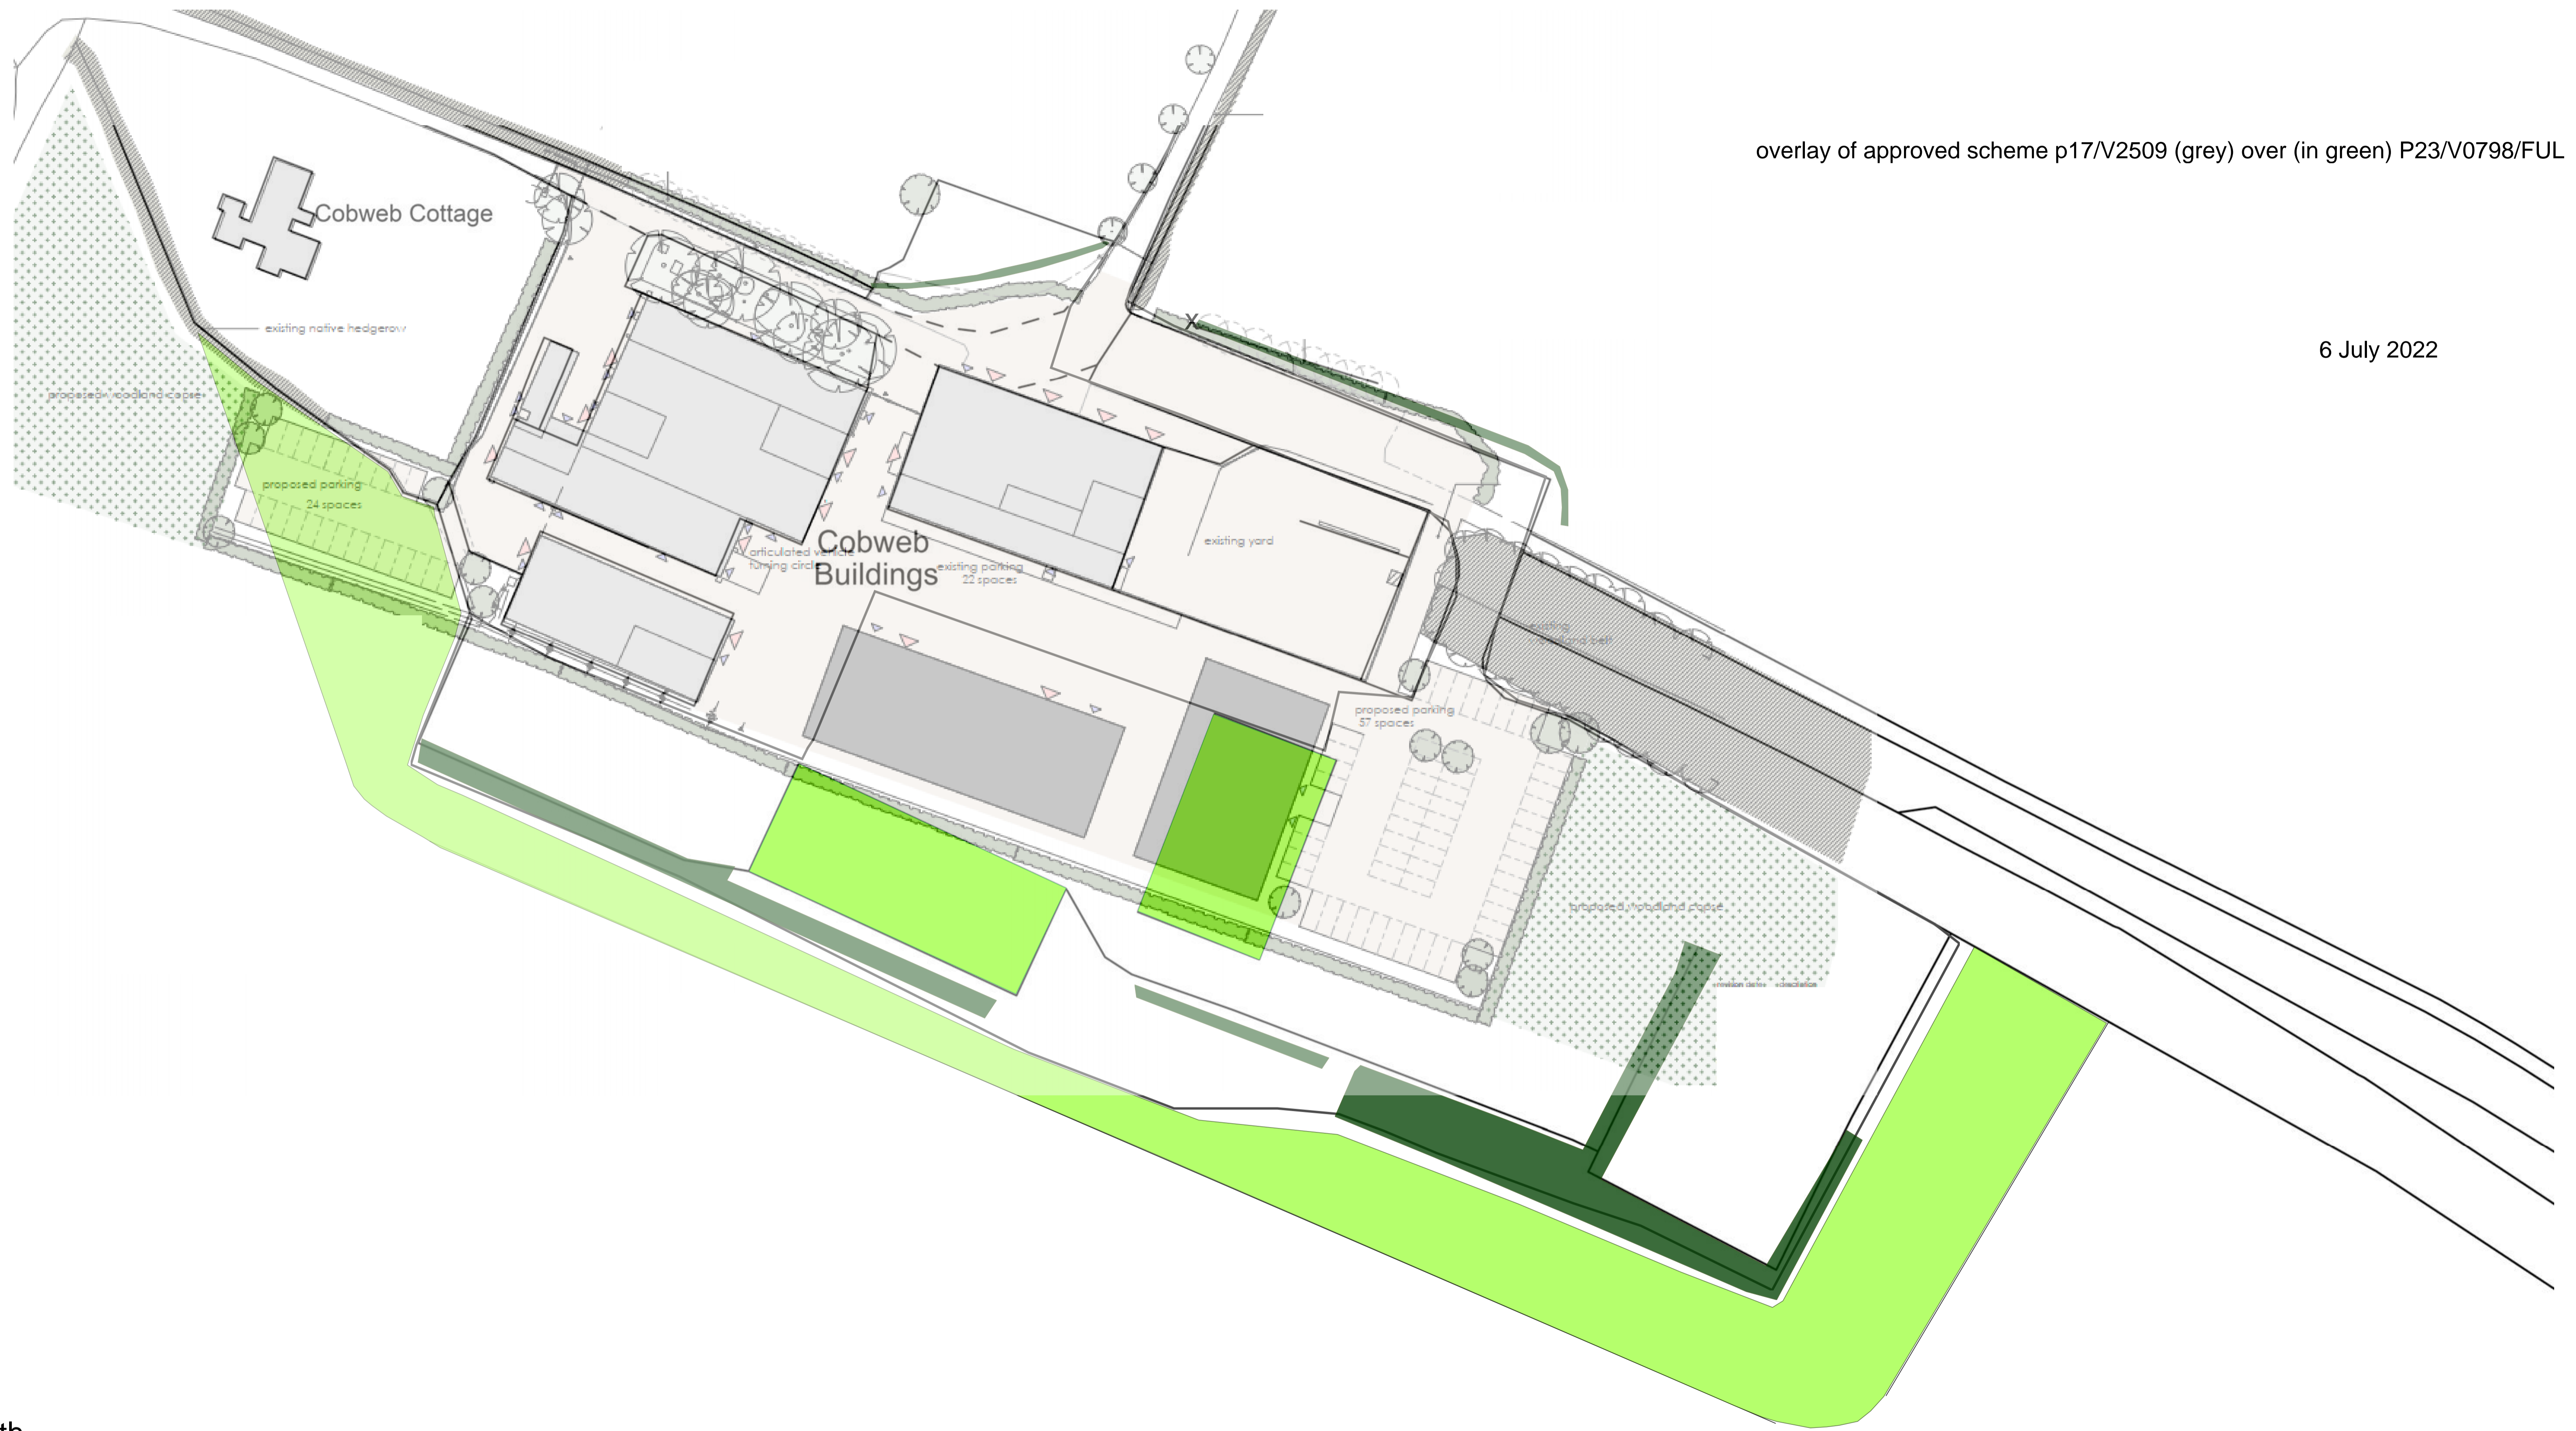

# Appendix 1

Application No. P23/V0798/FUL

1:3,475 scale

Vale of White Horse District Council is licensed to use Ordnance Survey mapping for its own business use as a member of the Public Sector Mapping Agreement.

Persons viewing this mapping should contact Ordnance Survey copyright for advice where they wish to use Ordnance Survey mapping for their own use.

overlay of approved scheme p17/V2509 (grey) over (in green) P23/V0798/FUL

6 July 2022

Scale 1 to 500 @ A1

P23/V0798/FUL  
 26 May 2023  
 Cobweb Buildings, The Lane, Lyford  
 Soft planting plan  
 Soft1.2

**Key**

- Planting version 1
- Planting version 2

North  
↑

Tree Key-  
Tree 1- Acer campestre girth 14-16 cm height 2-3m heavy standard